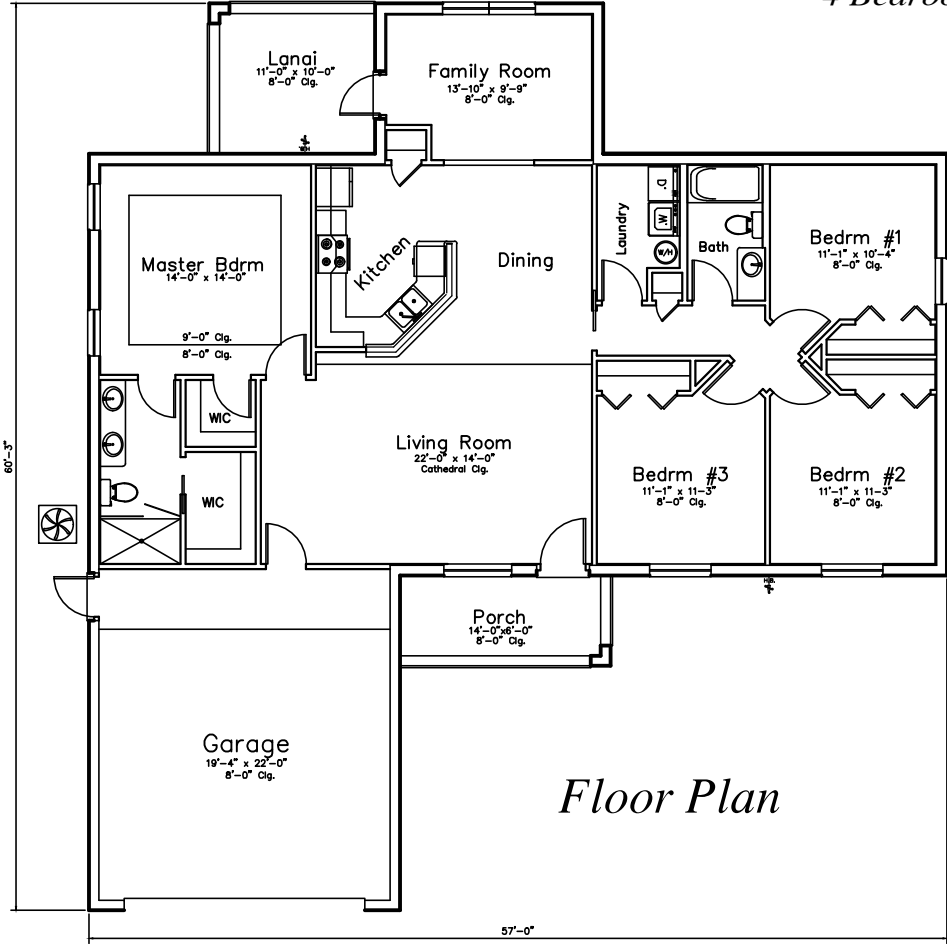

The Moccoa

4 Bedroom

Floor Plan

Front Elevation

KAP Design Group
Sales Centers (352) 572-7454
Silver Springs, Florida 34488

CGC 1514540

SQUARE FOOTAGES		
LIVING	1,664	SQ. FT.
GARAGE	470	SQ. FT.
LANAI	110	SQ. FT.
FRONT PORCH	72	SQ. FT.
TOTAL	2,316	SQ. FT.