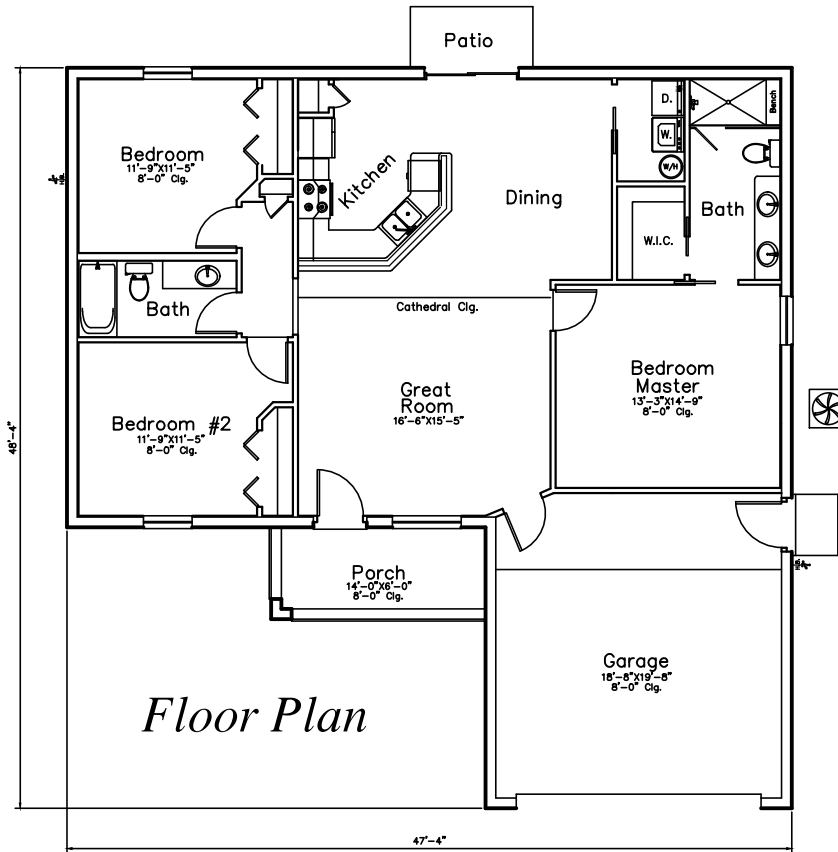

The Pintail

Front Elevation

KAP Design Group
Sales Centers (352) 572-7454
Silver Springs, Florida 34488

CGC 1514540

SQUARE FOOTAGES		
LIVING	1,377	SQ. FT.
GARAGE	410	SQ. FT.
ENTRY	84	SQ. FT.
TOTAL	1,871	SQ. FT.
PATIO	32	SQ. FT.