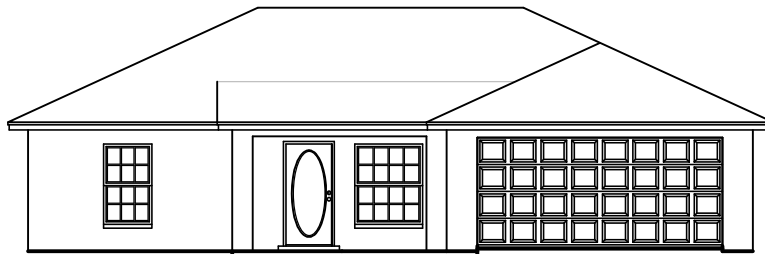

The Pintail

Front Elevation

KAP Design Group
Sales Centers (352) 572-7454
Silver Springs, Florida 34488

CGC 1514540

SQUARE FOOTAGES		
LIVING	1,377	SQ. FT.
GARAGE	410	SQ. FT.
ENTRY	84	SQ. FT.
TOTAL	1,871	SQ. FT.
PATIO	32	SQ. FT.